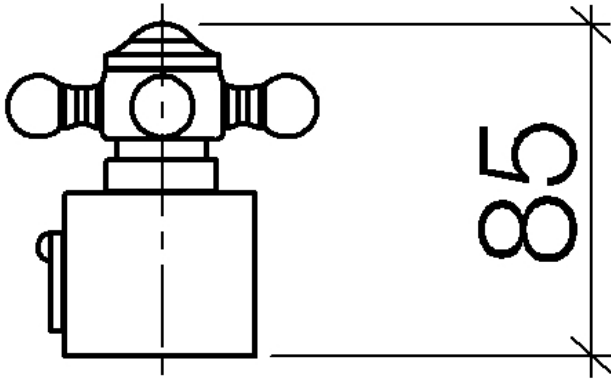

ST 050 304 4360